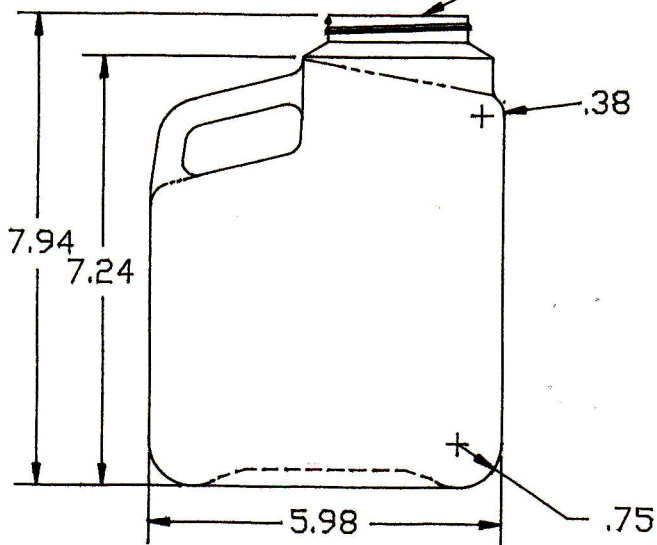

63-400 FINISH

		R. N. FINK MFG. CO. WILLIAMSTON, MI 48895	
Date: April 12, 93		Scale 1/2=1	
Weight: 101 Grams		Drawn by: S.P.	
Part Name:		63-400 2 1/2 Qt. Handle	