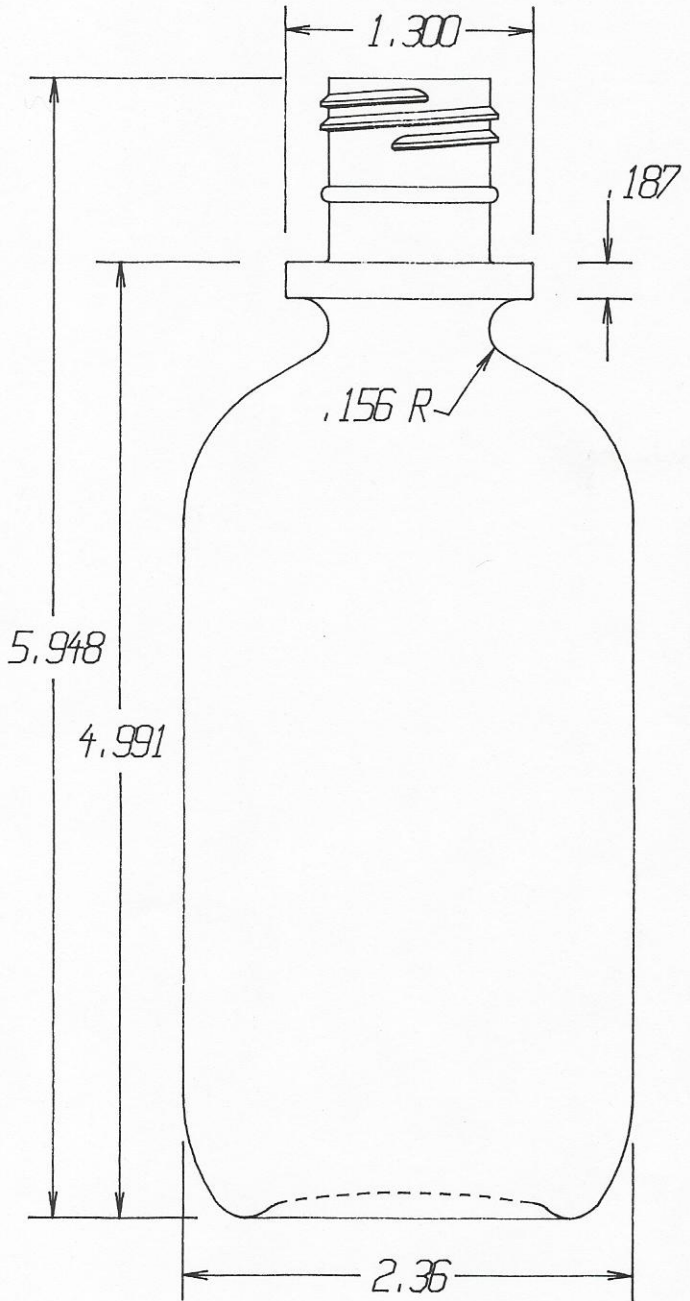

Top View
out of position

R. N. FINK MFG. CO.
WILLIAMSTON, MI
48895

Date: May 8, 55

Scale 1 = 1

Weight: 33 Grams

Drawn by: S.P.

Part Name: 8 Oz. Tincture Round
24-415 Neck Finish