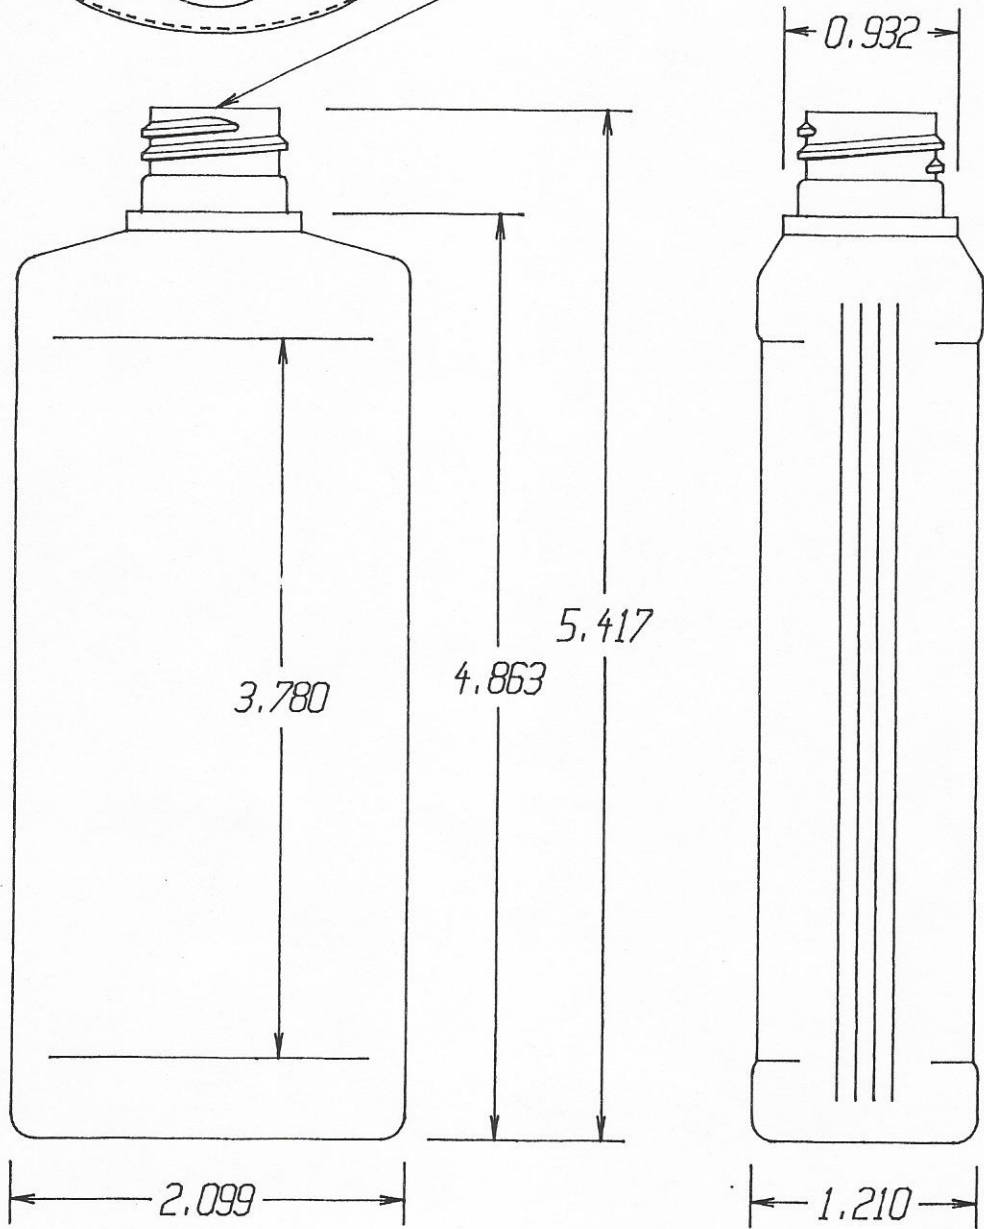

20/410 Neck Finish

R. N. FINK MFG. CO.  
WILLIAMSTON, MI  
48895

Date: Aug 22, 95

Scale 1 = 1

Weight: 15 Grams

Drawn by: S.P.

Part Name: 4 oz Label Panel ribbed Oval