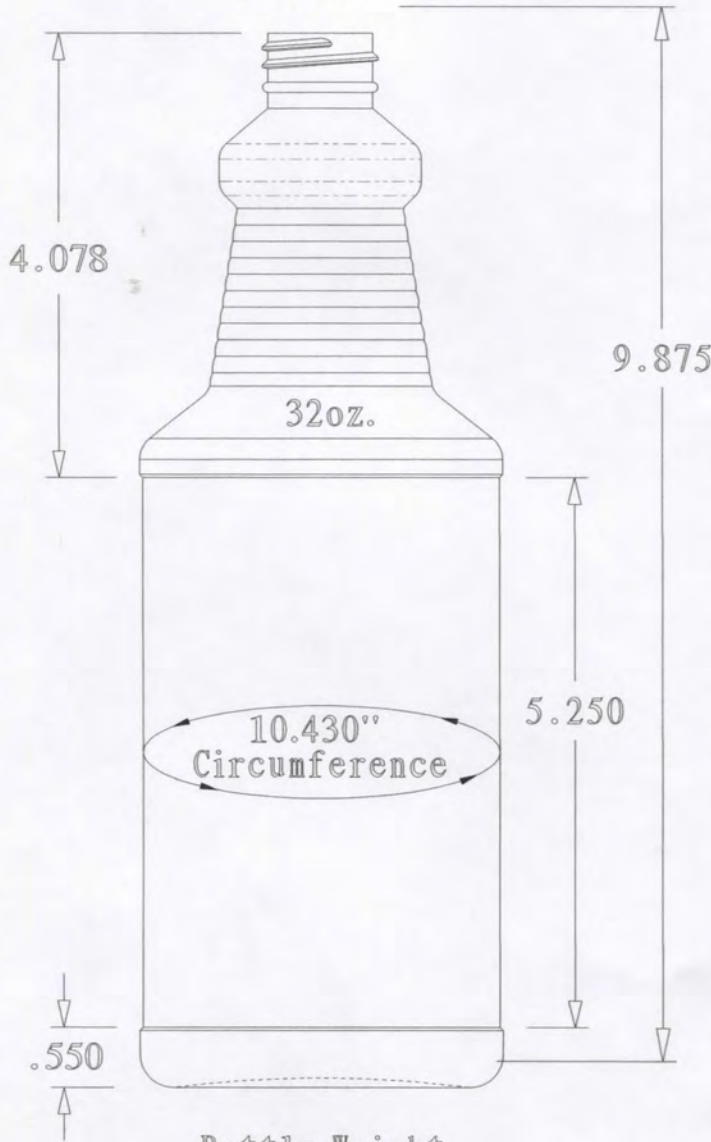

28-410 Neck finish

Top View

4.078

9.875

32oz.

5.250

10.430"
Circumference

.550

Bottle Weight
51.0 Grams
Over flow 33.2 oz.

R. N. FINK MFG. CO.
Williamston, Mi. 48895
517-655-4351

Date: Jan 30. 2014 Do Not Scale
Drawn By: R.Scott

Part 32oz. Carafe
Name: 28/410 Neck Finish