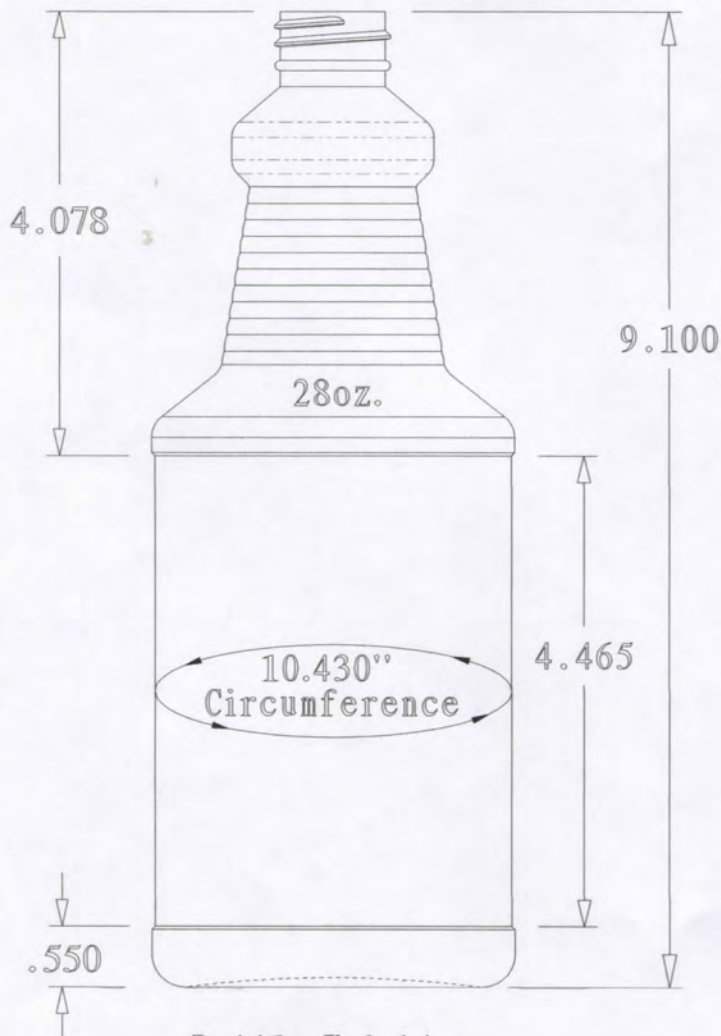

28-410 Neck finish

Top View

Bottle Weight  
48.0 Grams  
Over flow 29.4 oz.

R. N. FINK MFG. CO.  
Williamston, Mi. 48895  
517-655-4351

Date: Jan 30. 2014

Do Not Scale  
Drawn By: R.Scott

Part Name: 28oz. Carafe  
28/410 Neck Finish