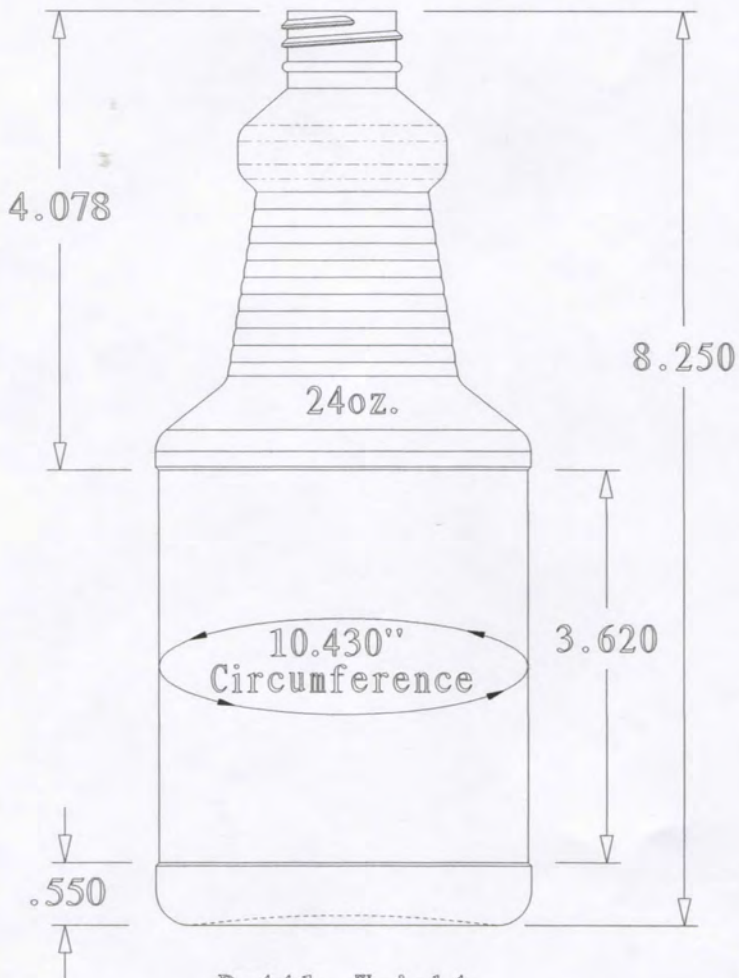

28-410 Neck finish

Top View

Bottle Weight  
44.0 Grams  
Over flow 25.2 oz.

		<b>R. N. FINK MFG. CO.</b> Williamston, Mi. 48895 517-655-4351	
Date: Jan 30. 2014		Do Not Scale Drawn By: R.Scott	
Part Name:		24oz. Carafe 28/410 Neck Finish	