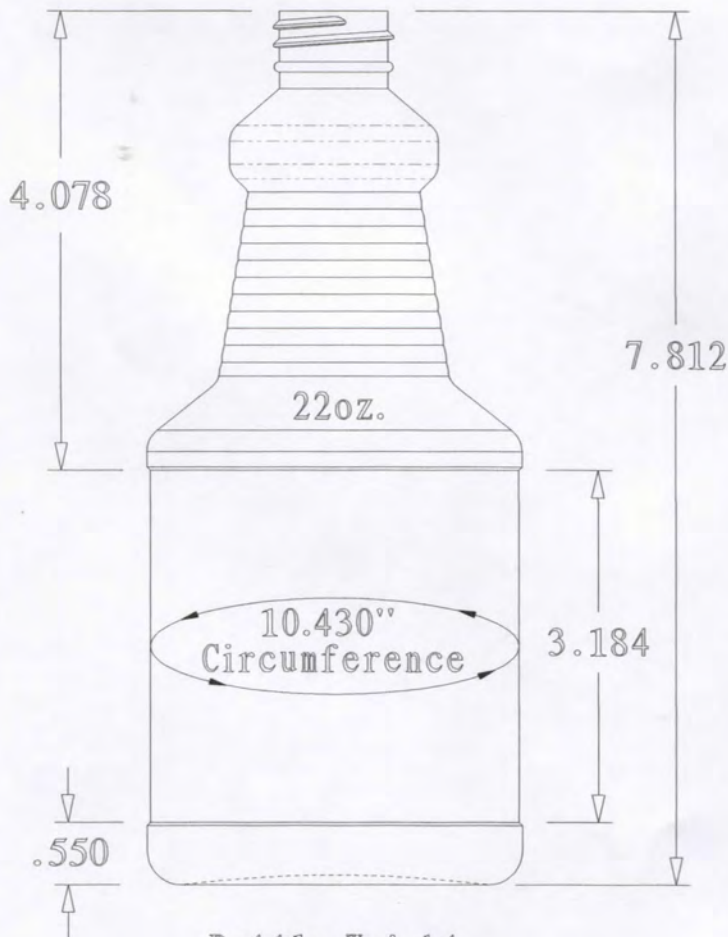

28-410 Neck finish

Bottle Weight
42.0 Grams
Over flow 22.9 oz.

	<i>R. N. FINK MFG. CO.</i> Williamston, Mi. 48895 517-655-4351	
	Date: Jan 30. 2014	Do Not Scale Drawn By: R.Scott
Part Name:	22oz. Carafe 28/410 Neck Finish	