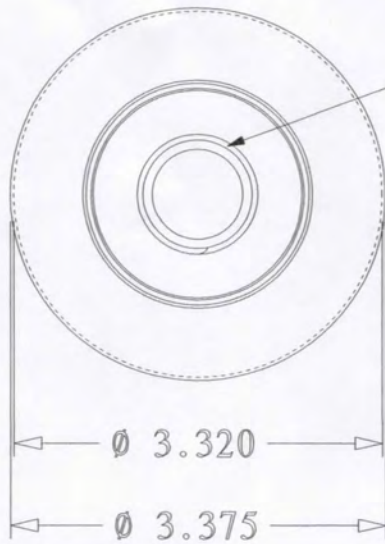

28-410 Neck finish

Bottle Weight
42.0 Grams
Over flow 22.9 oz.

	<i>R. N. FINK MFG. CO.</i> Williamston, Mi. 48895 517-655-4351	
	Date: Jan 30. 2014	Do Not Scale Drawn By: R.Scott
Part Name:	22oz. Carafe 28/410 Neck Finish	