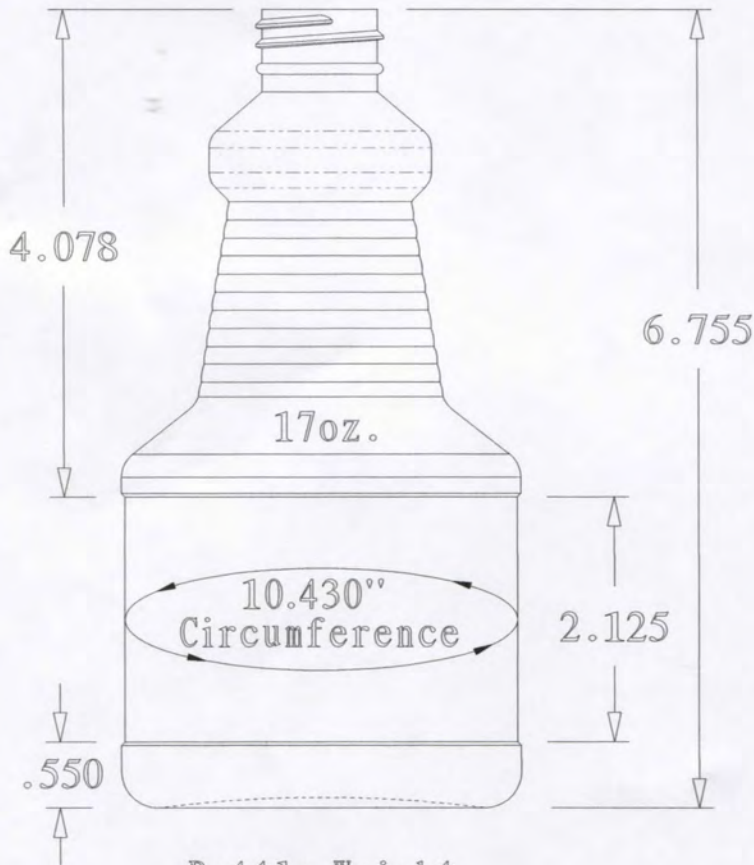

28-410 Neck finish

Top View

Bottle Weight
44.5 Grams
Over flow 18.0 oz.

R. N. FINK MFG. CO.
Williamston, Mi. 48895
517-655-4351

Date: Jan 30, 2014

Do Not Scale
Drawn By: R.Scott

Part Name: 17oz. Carafe
28/410 Neck Finish