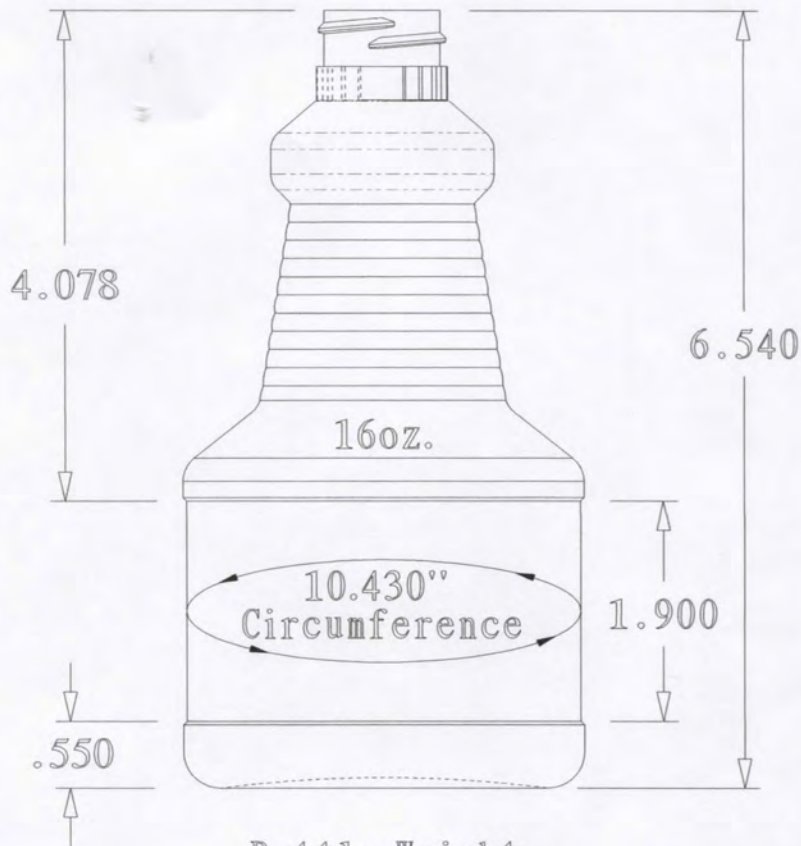

28-400 Ratchet Neck finish

Top View

Bottle Weight
43.5 Grams
Over flow 17.0 oz.

R. N. FINK MFG. CO.
Williamston, Mi. 48895
517-655-4351

Date: Jan 30, 2014

Do Not Scale
Drawn By: R.Scott

Part Name: 16oz. Carafe
28-400 Ratchet Neck finish