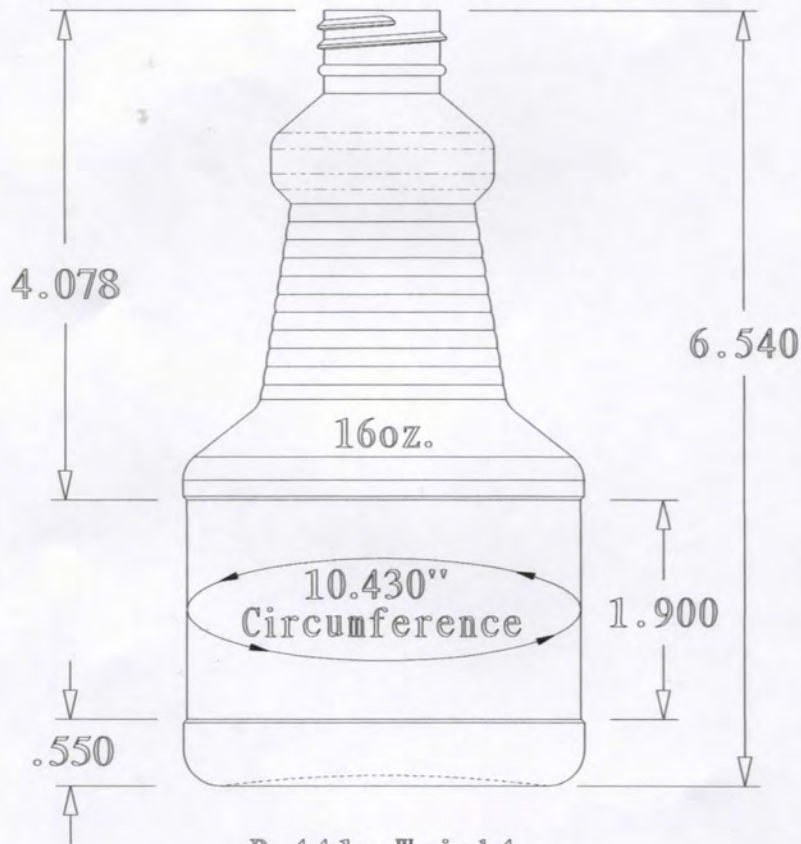

28-410 Neck finish

Top View

Bottle Weight
43.5 Grams
Over flow 17.0 oz.

	R. N. FINK MFG. CO. Williamston, Mi. 48895 517-655-4351	
	Date: Jan 30, 2014	Do Not Scale Drawn By: R.Scott
Part Name:	16oz. Carafe 28/410 Neck Finish	