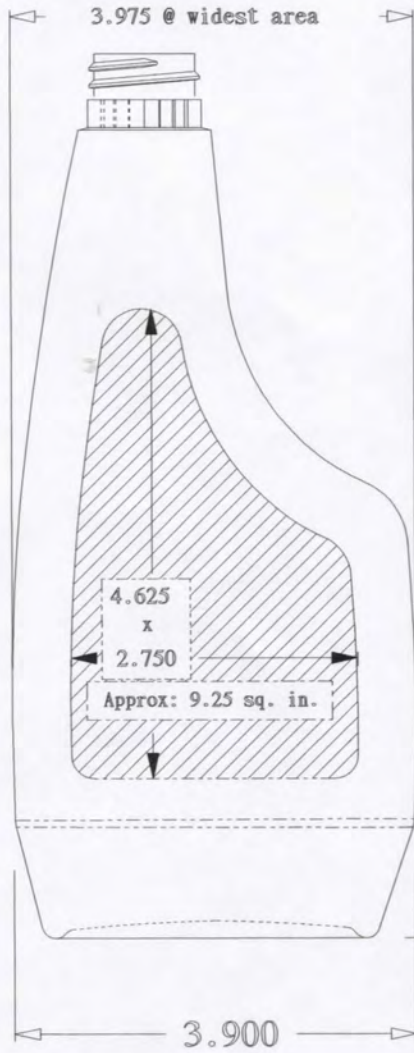

28-400 Ratchet Neck

Overflow: 38.0 oz.

		R. N. FINK MFG. CO. Williamston, Mi. 48895 517-655-4351	
Date: Jan 21, 2014		Do Not Scale Drawing	
Part Weight: 87 grams		Drawn By: R.Scott	
Part Name:		35oz. Beta Spray 28-400 Ratchet Neck	